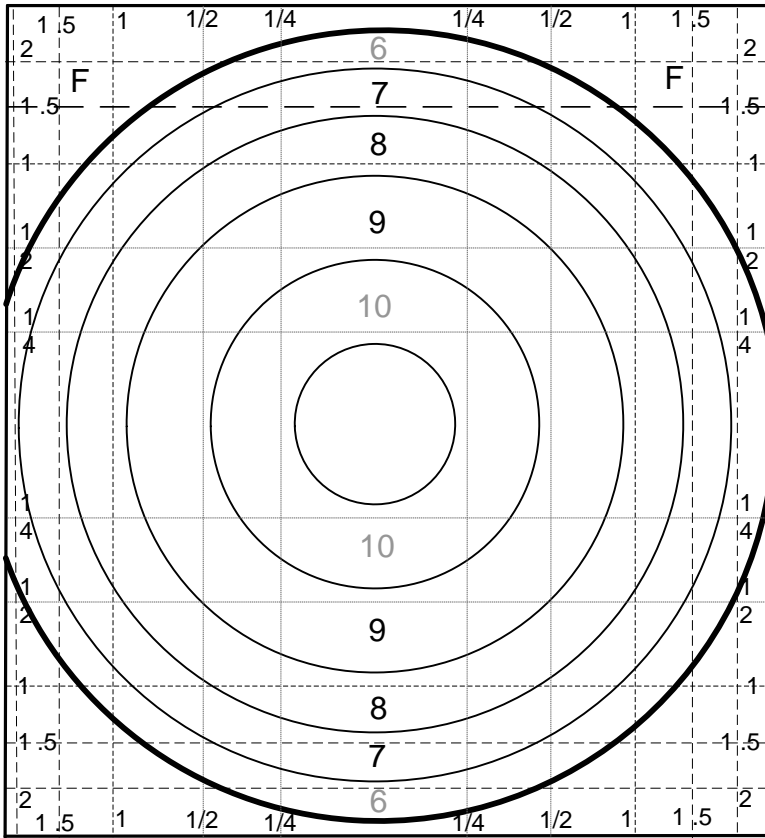

300 Yard F Class

Place		Date	
Target No.		Relay	
Time		Time	
Rifle		Ammunition	
Light Direction		Wind Direction	
Temp	MPH	Mirage	Scope Info
Elevation Zero		Windage Zero	
Elevation Used		Windage Used	
192-192-192	SS1	SS2	1 2 3 4 5 6 7 8 9 10
Elevation			
Windage			
Call			
Value			
GRP 8/05/08	SS3	SS4	11 12 13 14 15 16 17 18 19 20
Elevation			
Windage			
Call			
Value			
Reloading Information		Sights	
Brass	Primers	E on	
Powder	Gr. Wt.	W on	
Bullet	OAL	W on	
Score			