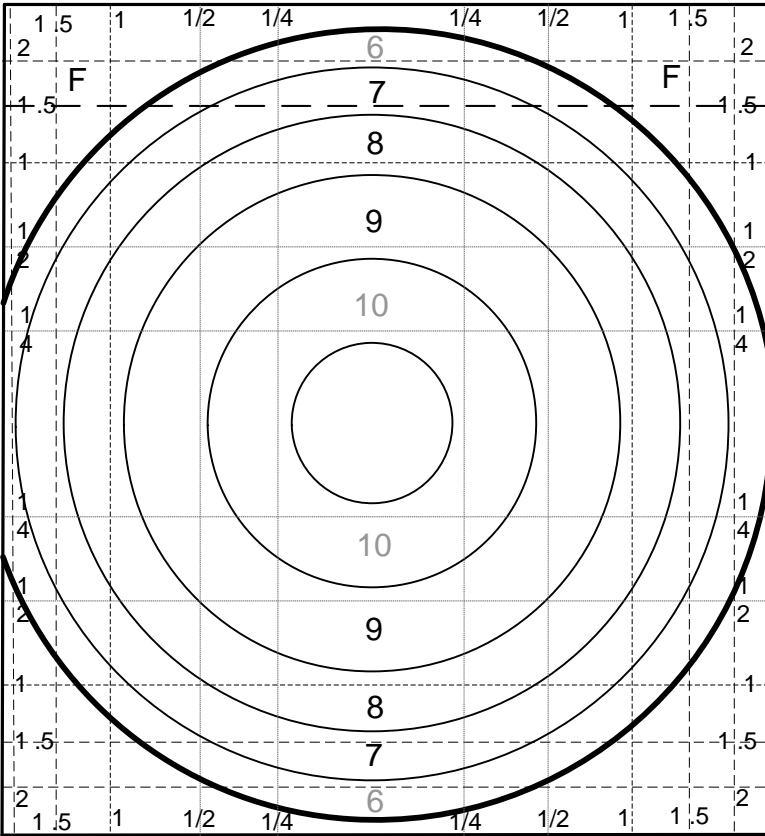

300 Yard F Class

Place		Date	
Target No.		Relay	
Time		Time	
Rifle		Ammunition	
Light Direction		Wind Direction	
Temp	MPH	Mirage	Scope Info
Elevation Zero		Windage Zero	
Elevation Used		Windage Used	
192-192-192	SS1	SS2	1 2 3 4 5 6 7 8 9 10
Elevation			
Windage			
Call			
Value			
GRP 8/05/08	SS3	SS4	11 12 13 14 15 16 17 18 19 20
Elevation			
Windage			
Call			
Value			
Reloading Information		Sights	
Brass	Primers	E on	
Powder	Gr. Wt.	W on	
Bullet	OAL	W on	
Score			